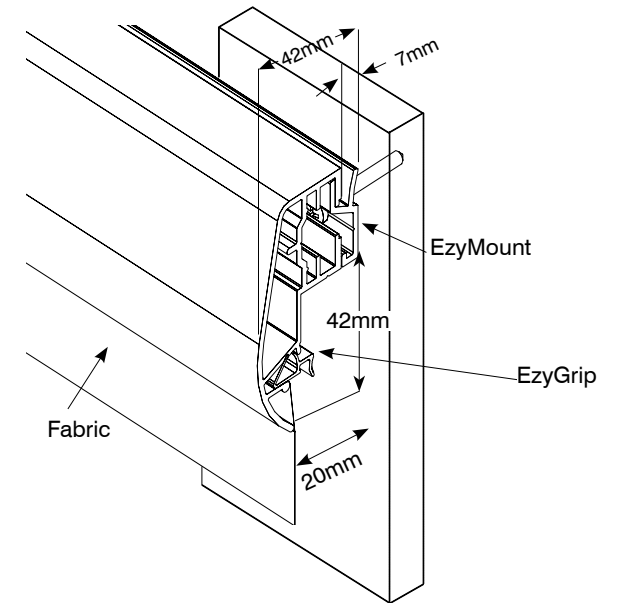

Specifications for LP Morgan CineTheatre Galleria

| Flocked Velour - Plana U Fabric | | | | | | |
|---------------------------------|-------------|-------------------|------------------|------------------|-----------------|----------------------------|
| Code | Exact Ratio | Diagonal (Inches) | Image W x H (mm) | Frame W x H (mm) | Net (kg) Weight | Shipping size L x H x W mm |
| XGUFB113CB | 2.40:1 | 113" | 2650 x 1105 | 2800 x 1255 | 17 | 3000 x 100 x 230 |
| XGUFB132CB | 2.40:1 | 132" | 3095 x 1290 | 3245 x 1440 | 19 | 3400 x 100 x 230 |
| XGUFB139CB | 2.40:1 | 139" | 3260 x 1360 | 3410 x 1510 | 22 | 3400 x 100 x 230 |
| XGUFB160CB | 2.40:1 | 160" | 3750 x 1560 | 3900 x 1710 | 27 | 4100 x 100 x 230 |
| Flocked Velour - Novares | | | | | | |
| Code | Exact Ratio | Diagonal (Inches) | Image W x H (mm) | Frame W x H (mm) | Net (kg) Weight | Shipping size L x H x W mm |
| XGNFB113CB | 2.40:1 | 113" | 2650 x 1105 | 2800 x 1255 | 17 | 3000 x 100 x 230 |
| XGNFB132CB | 2.40:1 | 132" | 3095 x 1290 | 3245 x 1440 | 19 | 3400 x 100 x 230 |
| XGNFB139CB | 2.40:1 | 139" | 3260 x 1360 | 3410 x 1510 | 22 | 3400 x 100 x 230 |
| XGNFB160CB | 2.40:1 | 160" | 3750 x 1560 | 3900 x 1710 | 27 | 4100 x 100 x 230 |
| Flocked Velour - Plana AT | | | | | | |
| Code | Exact Ratio | Diagonal (Inches) | Image W x H (mm) | Frame W x H (mm) | Net (kg) Weight | Shipping size L x H x W mm |
| XGAFB113CB | 2.40:1 | 113" | 2650 x 1105 | 2800 x 1255 | 17 | 3000 x 100 x 230 |
| XGAFB113CB | 2.40:1 | 132" | 3095 x 1290 | 3245 x 1440 | 19 | 3400 x 100 x 230 |
| XGAFB113CB | 2.40:1 | 139" | 3260 x 1360 | 3410 x 1510 | 22 | 3400 x 100 x 230 |
| XGAFB113CB | 2.40:1 | 160" | 3750 x 1560 | 3900 x 1710 | 27 | 4400 x 100 x 230 |

Features:

- Recommended for CineTheatre screens up to 3000mm image width.
- CineTheatre screens are all built to your requirements. This means you can choose the exact ratio you require - 2.35:1, 2.37:1, 1.39:1, 2.40:1.
- Screens are delivered flat packed for assembly on site.